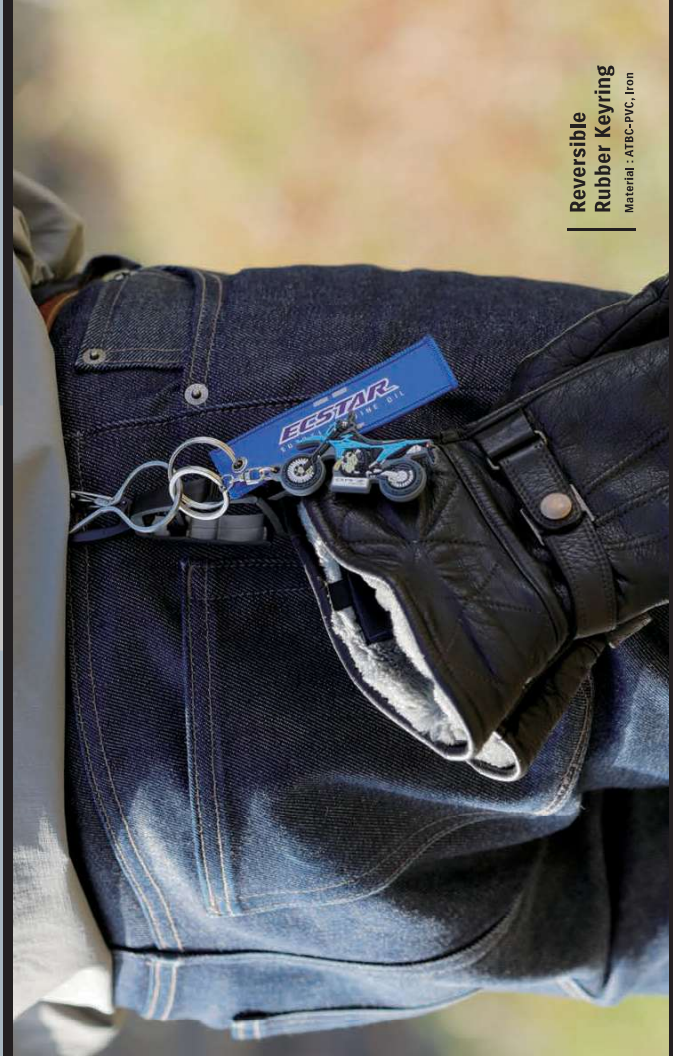

1st ALTO WORKS

Size: H14.5mm×W56mm×D8mm
99000Z-79NKC-080

MIGHTY BOY

Size: H13.5mm×W55mm×D8mm
99000Z-79NKC-035

KEYRING 2W

**Reversible
Rubber Keyring**
Material : ATBC-PVC, Iron

 <p>GSX-R1000R M7- Size : H34mm*W68mm*Ø8mm 99000-29NK0-118</p>	 <p>GSX-R1000R L7-M5 Size : H34mm*W64mm*Ø8mm 99000-29NK0-046</p>
 <p>GSX-S1000 Size : H36mm*W65mm*Ø8mm 99000-29NK0-040</p>	 <p>GSX-S1000GT Size : H35mm*W64mm*Ø8mm 99000-29NK0-041</p>
 <p>V-STROM250 Size : H37mm*W64mm*Ø8mm 99000-29NK0-043</p>	 <p>Hayabusa Size : H34mm*W65mm*Ø8mm 99000-29NK0-074</p>
 <p>GSX1100S KATANA Size : H32mm*W64mm*Ø8mm 99000-29NK0-045</p>	 <p>KATANA Size : H37mm*W64mm*Ø8mm 99000-29NK0-044</p>
 <p>GIXXER250 Size : H39mm*W65mm*Ø8mm 99000-29NK0-076</p>	 <p>GSX400 IMPULSE Size : H36mm*W65mm*Ø8mm 99000-29NK0-048</p>
 <p>RGV250F Size : H33mm*W63mm*Ø8mm 99000-29NK0-050</p>	 <p>SW-1 Size : H38mm*W63mm*Ø8mm 99000-29NK0-049</p>