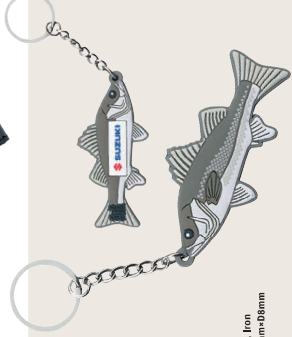

SUZUKI Fish